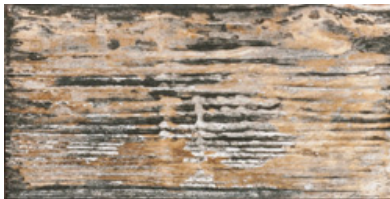

Fliesen aus Spanien, Serie Legno, 15 x 15 cm, Fliesenstärke 7 mm
Tiles from Spain, Legno series, 15 x 15 cm, 7 mm thick

Legno Blanco,
Keramik-Wandfliese in
Holzoptik

Legno Blanco, ceramic
wall tile with wood
design

Legno Lavanda,
Keramik-Wandfliese in
Holzoptik

Legno Lavanda,
ceramic wall tile with
wood design

Legno Natural,
Keramik-Wandfliese in
Holzoptik

Legno Natural,
ceramic wall tile with
wood design

Legno Natural,
Keramik-Wandfliese in
Holzoptik, Beispiel

Legno Natural,
ceramic wall tile with
wood design, example